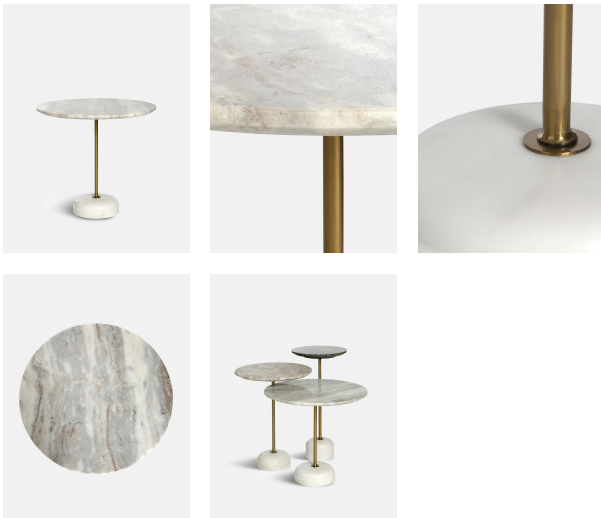

Fleet Side Table, Large/low, Terra Bianca Marble

£395 Regular

£336 Membership

Available in

Fantasy Brown

Jurassic Green

Kapri

Product details

This Fleet side table has a solid, Terra Bianca Marble top and a single brass leg for a sculptural feel. The heavy base secures it firmly in place. We love it grouped together with the Kapri stone and green marble versions to create an interesting contrast of heights and textures.

Terra Bianca Marble top Brass leg Variations in the marble make each piece unique Marble sourced from India Inspired by 180 House

Dimensions

H46 x W50 x D50cm / H18.1 x W19.7 x D19.7"

Weight

17.2kg / 37.9lbs

detergents, bleach,

abrasive paper or steel wool.

Clearance: 16.5"

Feet: Felt

Finish: Antique Brass, Polished Marble top and honed Marble base

Frame: MDF and Iron

Hardware: Stainless steel upright

Material: Fantasy Brown Marble, Banswara White Marble, MDF, Stainless Steel and Iron