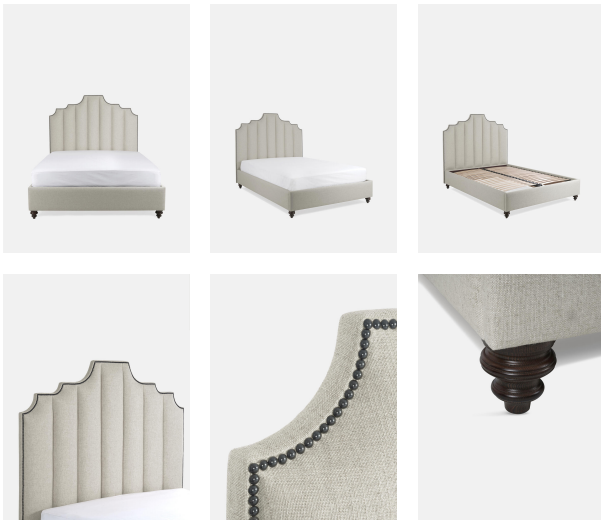

## Gerrard Bed, Super King, Linen Natural

£3,895 Regular

£3,311 SOHO HOME+

### Sizes

California King, Full, King, Queen

### Product details

At our Houses, we take sleep seriously. Designed for our new bedrooms at Babington House in Somerset, the Gerrard bed has a fluted headboard and frame that can be upholstered in velvet or linen, in a variety of colours. Each one is entirely handmade in the UK by skilled craftsmen.

- Bedstead includes headboard, frame and slats
- Upholstered headboard with fluted panel detail
- Mattress is not included and can be purchased separately
- Handmade in the UK