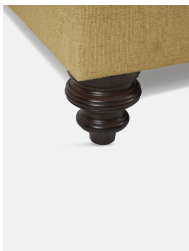

Gerrard Bed, California King, Linen Antelope

£3,405 Regular

£2,894 SOHO HOME+

Sizes

California King, Full, King, Queen

Available in

- | | |
|---|---|
|  Linen Antelope |  Linen Dark Navy |
|  Linen Light Grey |  Linen Loden |
|  Linen Natural |  Linen Dahlia |
|  Velvet Currant |  Velvet Ivory |
|  Velvet Deep Green |  Velvet Fern |
|  Velvet Honey |  Velvet Rose |
|  Velvet Cinnamon |  Velvet Smoke |
|  Velvet Ocean |  Velvet Indigo |

Product details

At our Houses, we take sleep seriously. Designed for our new bedrooms at Babington House in Somerset, the Gerrard bed has a fluted headboard and frame that can be upholstered in velvet or linen, in a variety of colours. Each one is entirely handmade in the US by skilled craftsmen.

- Bedstead upholstered in linen
- Bedstead includes headboard, frame and slats
- Upholstered headboard with fluted panel detail
- Mattress is not included and can be purchased separately
- Handmade in the US