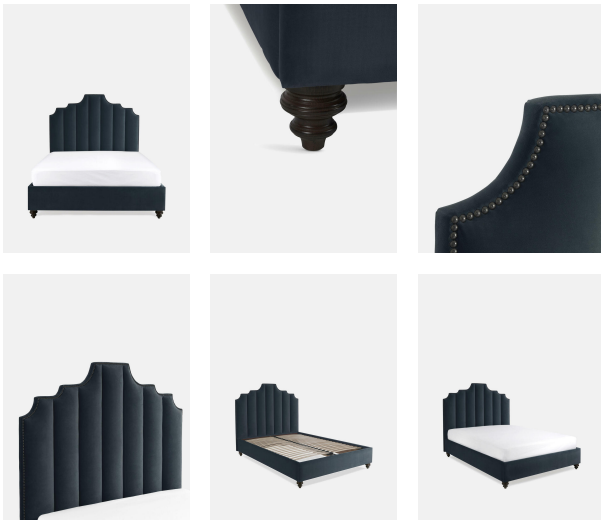

Gerrard Bed, California King, Velvet Slate

£2,895 Regular

£2,461 SOHO HOME+

Sizes

California King, Full, King, Queen

Available in

- | | |
|--|---|
|  Linen Antelope |  Linen Dark Navy |
|  Linen Light Grey |  Linen Loden |
|  Linen Natural |  Linen Dahlia |
|  Velvet Burgundy |  Velvet Forest |
|  Velvet Lichen |  Velvet Navy |
|  Velvet Ochre |  Velvet Rose Water |
|  Velvet Rust |  Velvet Slate |
|  Velvet Teal | |

Product details

At our Houses, we take sleep seriously. Designed for our new bedrooms at Babington House in Somerset, the Gerrard bed has a fluted headboard and frame that can be upholstered in velvet or linen, in a variety of colours. Each one is entirely handmade in the US by skilled craftsmen.

- Bedstead upholstered in linen
- Bedstead includes headboard, frame and slats
- Upholstered headboard with fluted panel detail
- Mattress is not included and can be purchased separately
- Handmade in the US

Dimensions

Height :163 cm

Width :208 cm

Depth :239 cm

Details

Dimensions: H64 x W80 x D94"

Material: Velvet

Frame: Engineered hardwood