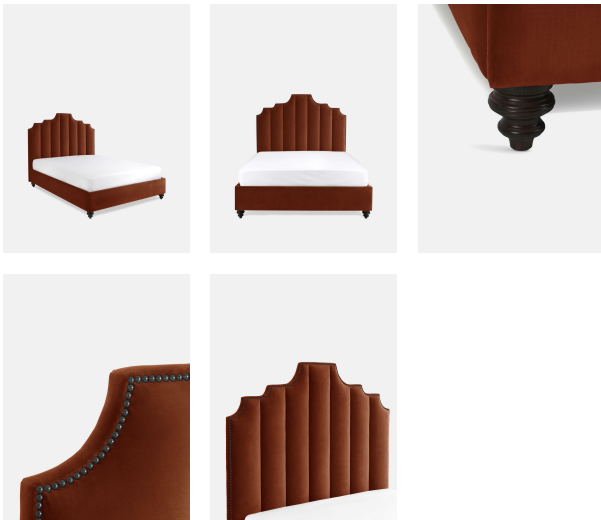

Gerrard Bed, King, Velvet Cinnamon

£3,185 Regular

£2,707 SOHO HOME+

Sizes

California King, Full, King, Queen

Available in

- | | |
|---|---|
|  Linen Antelope |  Linen Dark Navy |
|  Linen Light Grey |  Linen Loden |
|  Linen Natural |  Linen Dahlia |
|  Velvet Currant |  Velvet Ivory |
|  Velvet Deep Green |  Velvet Fern |
|  Velvet Honey |  Velvet Rose |
|  Velvet Cinnamon |  Velvet Smoke |
|  Velvet Ocean |  Velvet Indigo |

Product details

At our Houses, we take sleep seriously. Designed for our new bedrooms at Babington House in Somerset, the Gerrard bed has a fluted headboard and frame that can be upholstered in velvet or linen, in a variety of colours. Each one is entirely handmade in the US by skilled craftsmen. Bedstead includes headboard, frame and slats. Upholstered headboard with fluted panel detail. Mattress is not included and can be purchased separately. Handmade in the US.

Dimensions

H163 x W216 x D229cm / H64 x W85 x D90"

Weight

136.36kg / 300.6lbs

Details

Material: Velvet

Frame: Engineered hardwood

Feet: Maple