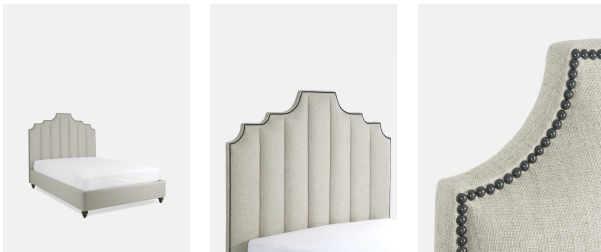

Gerrard Bed, Queen, Linen Natural

£3,185 Regular

£2,707 SOHO HOME+

Sizes

California King, Full, King, Queen

Available in

- | | |
|---|---|
|  Linen Antelope |  Linen Dark Navy |
|  Linen Light Grey |  Linen Loden |
|  Linen Natural |  Linen Dahlia |
|  Velvet Currant |  Velvet Ivory |
|  Velvet Deep Green |  Velvet Fern |
|  Velvet Honey |  Velvet Rose |
|  Velvet Cinnamon |  Velvet Smoke |
|  Velvet Ocean |  Velvet Indigo |

Product details

- Bedstead upholstered in linen
- Bedstead includes headboard, frame and slats
- Upholstered headboard with fluted panel detail
- Solid maple feet
- Hand made in the USA by skilled craftsmen
- Mattress is not included and can be purchased separately here

Dimensions

H163 x W175 x D229cm / H64 x W69 x D90"

Weight

131.82kg / 290.6lbs

Details

Material: Linen

Frame: Engineered hardwood

Feet: Maple