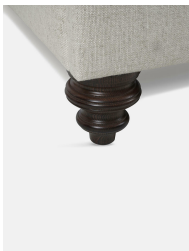

Gerrard Bed, Queen, Linen Natural

£3,185 Regular

£2,707 SOHO HOME+

Sizes

California King, Full, King, Queen

Available in

- | | |
|---|---|
|  Linen Antelope |  Linen Dark Navy |
|  Linen Light Grey |  Linen Loden |
|  Linen Natural |  Linen Dahlia |
|  Velvet Currant |  Velvet Ivory |
|  Velvet Deep Green |  Velvet Fern |
|  Velvet Honey |  Velvet Rose |
|  Velvet Cinnamon |  Velvet Smoke |
|  Velvet Ocean |  Velvet Indigo |

Product details

- Bedstead upholstered in linen
- Bedstead includes headboard, frame and slats
- Upholstered headboard with fluted panel detail
- Solid maple feet
- Hand made in the USA by skilled craftsmen
- Mattress is not included and can be purchased separately here

Dimensions

H163 x W175 x D229cm / H64 x W69 x D90"

Weight

131.82kg / 290.6lbs

Details

Material: Linen

Frame: Engineered hardwood

Feet: Maple