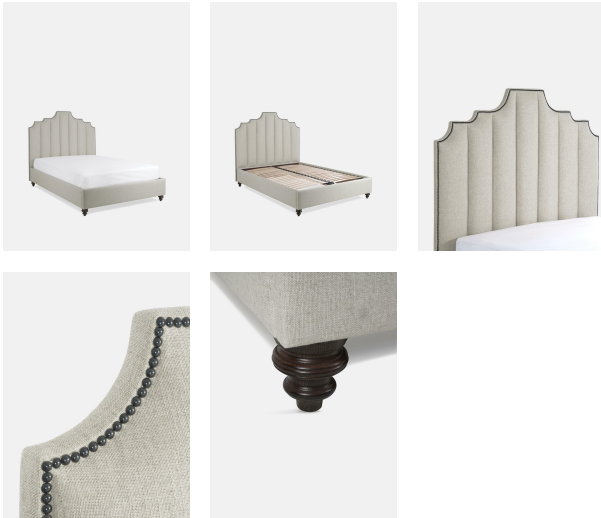

Gerrard Bed, Queen, Linen Natural

£2,895 Regular

£2,461 SOHO HOME+

Sizes

California King, Full, King, Queen

Available in

- | | |
|----------------------------------------------------------------------------------------------------|---------------------------------------------------------------------------------------------------------|
|  Linen Antelope |  Linen Dark Navy |
|  Linen Light Grey |  Linen Lodon |
|  Linen Natural |  Linen Dahlia |
|  Velvet Burgundy |  Velvet Forest |
|  Velvet Lichen |  Velvet Navy |
|  Velvet Ochre |  Velvet Rose Water |
|  Velvet Rust |  Velvet Slate |
|  Velvet Teal | |

Product details

- Bedstead upholstered in linen
- Bedstead includes headboard, frame and slats
- Upholstered headboard with fluted panel detail
- Solid maple feet
- Hand made in the USA by skilled craftsmen
- Mattress is not included and can be purchased separately here

Dimensions

Height :163 cm

Width :175 cm

Depth :229 cm

Details

Dimensions: H64 x W69 x D90"

Material: Linen

Frame: Engineered hardwood