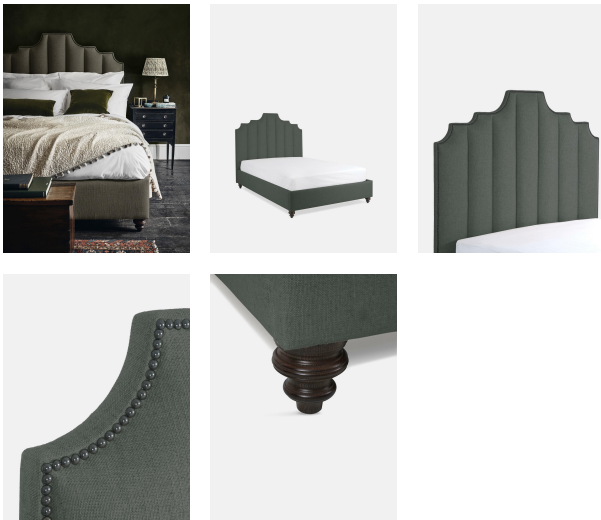

Gerrard Bed, Queen, Linen Loden

£3,185 Regular

£2,707 SOHO HOME+

Sizes

California King, Full, King, Queen

Available in

- | | |
|---|---|
|  Linen Antelope |  Linen Dark Navy |
|  Linen Light Grey |  Linen Loden |
|  Linen Natural |  Linen Dahlia |
|  Velvet Currant |  Velvet Ivory |
|  Velvet Deep Green |  Velvet Fern |
|  Velvet Honey |  Velvet Rose |
|  Velvet Cinnamon |  Velvet Smoke |
|  Velvet Ocean |  Velvet Indigo |

Product details

At our Houses, we take sleep seriously. Designed for our new bedrooms at Babington House in Somerset, the Gerrard bed has a fluted headboard and frame that can be upholstered in velvet or linen, in a variety of colours. Each one is entirely handmade in the US by skilled craftsmen.

- Bedstead includes headboard, frame and slats
- Upholstered headboard with fluted panel detail
- Mattress is not included and can be purchased separately
- Handmade in the US

Dimensions

H163 x W175 x D229cm / H64 x W69 x D90"