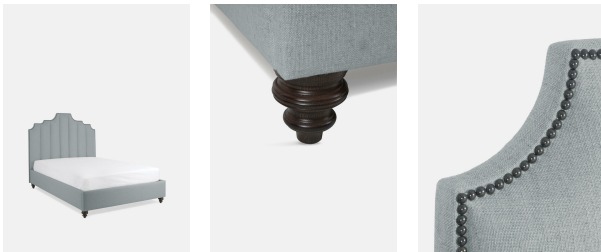

## Gerrard Bed, Queen, Linen Light Grey

£2,895 Regular

£2,461 SOHO HOME+

### Sizes

California King, Full, King, Queen

### Product details

At our Houses, we take sleep seriously. Designed for our new bedrooms at Babington House in Somerset, the Gerrard bed has a fluted headboard and frame that can be upholstered in velvet or linen, in a variety of colours. Each one is entirely handmade in the US by skilled craftsmen.

- Bedstead includes headboard, frame and slats
- Upholstered headboard with fluted panel detail
- Mattress is not included and can be purchased separately
- Handmade in the US