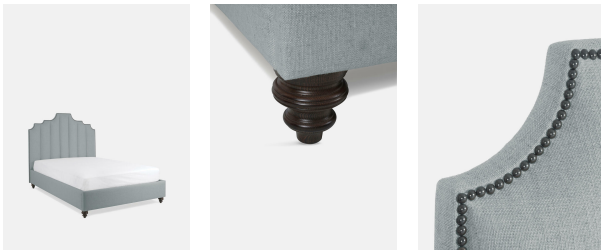

## Gerrard Bed, Queen, Linen Light Grey

£3,185 Regular

£2,707 SOHO HOME+

### Sizes

California King, Full, King, Queen

### Product details

At our Houses, we take sleep seriously. Designed for our new bedrooms at Babington House in Somerset, the Gerrard bed has a fluted headboard and frame that can be upholstered in velvet or linen, in a variety of colours. Each one is entirely handmade in the US by skilled craftsmen.

- Bedstead includes headboard, frame and slats
- Upholstered headboard with fluted panel detail
- Mattress is not included and can be purchased separately
- Handmade in the US