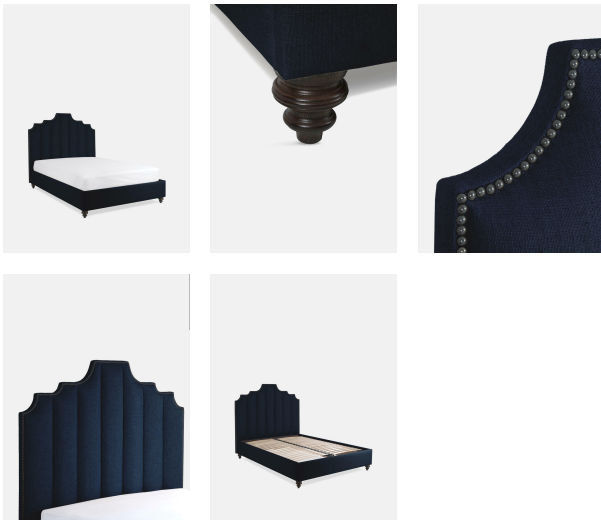

Gerrard Bed, Queen, Linen Dark Navy

£2,895 Regular

£2,461 SOHO HOME+

Sizes

California King, Full, King, Queen

Available in

- | | |
|--|---|
|  Linen Antelope |  Linen Dark Navy |
|  Linen Light Grey |  Linen Loden |
|  Linen Natural |  Linen Dahlia |
|  Velvet Burgundy |  Velvet Forest |
|  Velvet Lichen |  Velvet Navy |
|  Velvet Ochre |  Velvet Rose Water |
|  Velvet Rust |  Velvet Slate |
|  Velvet Teal | |

Product details

At our Houses, we take sleep seriously. Designed for our new bedrooms at Babington House in Somerset, the Gerrard bed has a fluted headboard and frame that can be upholstered in velvet or linen, in a variety of colours. Each one is entirely handmade in the US by skilled craftsmen.

- Bedstead includes headboard, frame and slats
- Upholstered headboard with fluted panel detail
- Mattress is not included and can be purchased separately
- Handmade in the US

Dimensions

Height :163 cm
Width :175 cm
Depth :229 cm