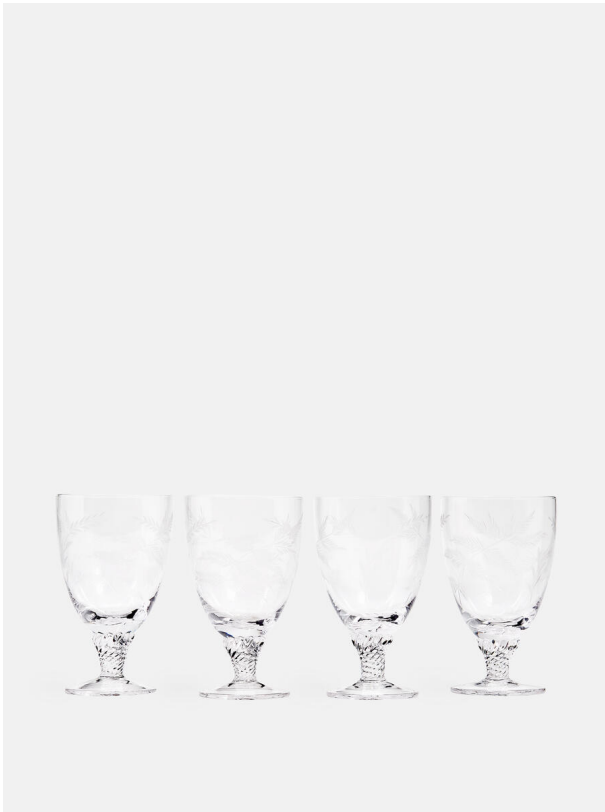

## Nancy Bistro, Set Of Four

£64 Regular

£54 SOHO HOME+

### Product details

- Set of four bistro glasses with a pattern of fine engraved ferns
- Mouth blown and hand engraved
- Fern design inspired by wallpaper in the House
- Created for Soho House Hong Kong

### Dimensions

Height :48 cm

Width :32 cm

Depth :32 cm

### Details

Dimensions: H12 x W8cm

Capacity: 225ml

Material: Glass

Care Instructions: Dishwasher safe