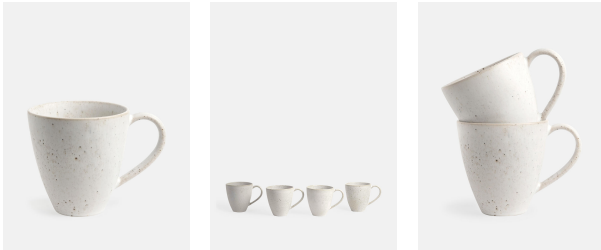

Roc Mug, Speckle, Set Of Four

£25

Regular

£20

Membership

Product details

Inspired by the tableware used at our Soho Farmhouse restaurants, Roc's chunky, organic shapes are ideal for relaxed, everyday dining. Crafted in Portugal from robust stoneware, the range is finished with a speckled oatmeal glaze making each piece unique.

- Durable stoneware mug
- Rustic organic shape
- Oatmeal speckle glaze
- Microwave and dishwasher safe
- Crafted in Portugal

Dimensions

Product dimensions: H11 x W14 x D10cm / H4.3 x W5.5 x D3.9"

Product weight: 0.37kg / 0.8lbs