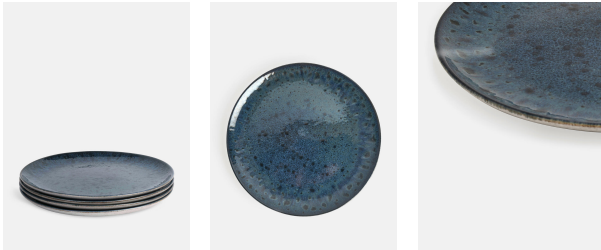

SOHO HOME

Nero Side Plate, Blue, Set Of Four

£60 Regular

£51 Membership

Product details

Crafted in Portugal from durable stoneware, our Nero range is inspired by the natural textures and interiors at Soho House Barcelona. Glossy and matte reactive glazes create unique tonal variations and speckles that mimic the shadows of light on the Mediterranean Sea.

- Durable stoneware side plates
- Matte speckle glaze outside
- Reactive peacock blue gloss glaze inside
- Microwave and dishwasher safe
- Crafted in Portugal
- Inspired by Soho House Barcelona

Please note, this product is hand finished and size may vary slightly.

Dimensions

H8 x W88 x D88cm / H3.1 x W34.6 x D34.6"

Weight

2.12kg / 4.7lbs

Details

Materials: Stoneware
Dishwasher Safe: Yes
Microwave Safe: Yes