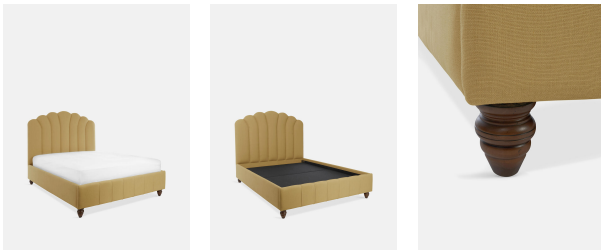

## Manette Bed, California King, Linen Antelope

£3,795 Regular

£3,226 SOHO HOME+

### Sizes

California King, Full, King, Queen

### Product details

Available in linen and velvet in a range of colours, our upholstered Manette bedstead is inspired by those in the Cosy bedrooms at Kettner's. The fan headboard has an Art Deco feel, with each section outlined by self-colour piping.

### Dimensions

Height :163 cm  
Width :203 cm  
Depth :239 cm