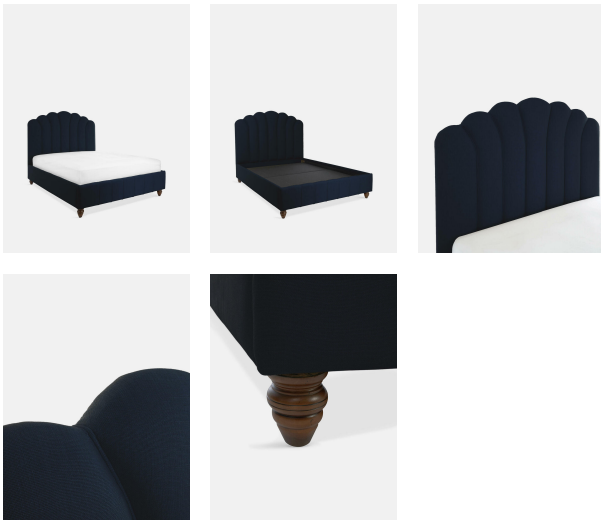

Manette Bed, Queen, Linen Dark Navy

£3,595 Regular

£3,056 SOHO HOME+

Sizes

California King, Full, King, Queen

Available in

- | | |
|--|---|
|  Linen Antelope |  Linen Dahlia |
|  Linen Dark Navy |  Linen Light Grey |
|  Linen Loden |  Linen Natural |
|  Velvet Burgundy |  Velvet Forest |
|  Velvet Lichen |  Velvet Navy |
|  Velvet Ochre |  Velvet Rose Water |
|  Velvet Rust |  Velvet Slate |
|  Velvet Teal | |

Product details

Available in linen and velvet in a range of colours, our upholstered Manette bedstead is inspired by those in the Cosy bedrooms at Kettner's. The fan headboard has an Art Deco feel, with each section outlined by self-colour piping.

- Upholstered bedstead
- Fan headboard outlined with self-colour piping
- Made in the USA
- Dark stained turned hardwood feet
- Inspired by the beds in the Cosy bedrooms at Kettner's

Dimensions

Height :163 cm
Width :173 cm
Depth :229 cm

Details

Total Length: 90"

Total Width: 68"

Headboard Height: 64"

Fabric: 100% Belgian linen

Frame & Feet: Hardwood

Slats: Fixed

Assembly Required: Yes