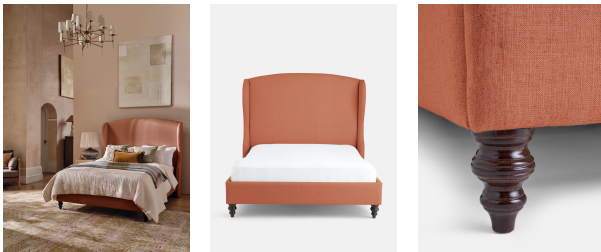

## Rivas Bed, Queen, Linen Dahlia

£2,745 Regular

£2,333 Membership

### Sizes

California King, Full, King, Queen

### Product details

- Winged bedstead upholstered in linen
- Bedstead includes headboard, frame and slats
- Turned beech wood feet
- Mattress is not included and can be purchased separately
- Hand made in the USA by skilled craftsmen

### Dimensions

H163 x W183 x D229cm / H64 x W72 x D90"