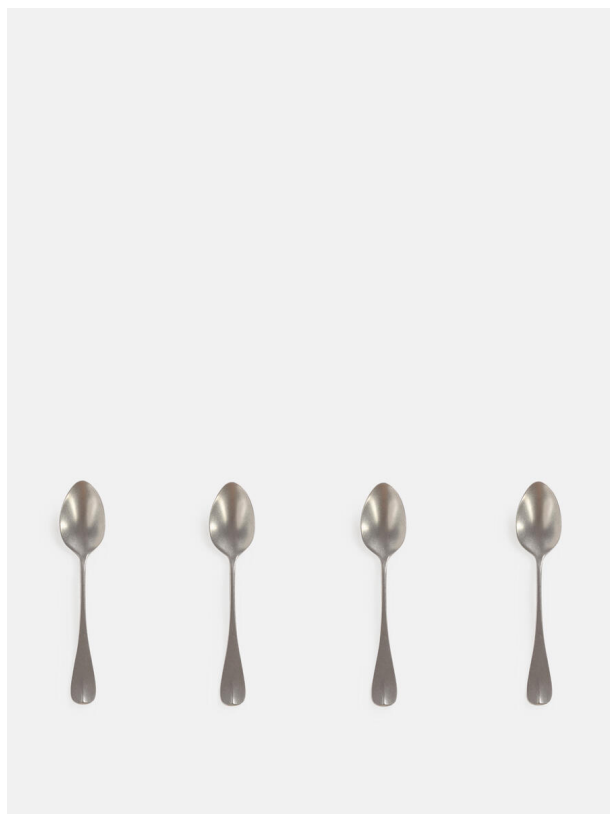

SOHO HOME

Stonewashed Espresso Spoon, Set Of Four

£12 Regular

£10 SOHO HOME+

Product details

- Set of four stainless steel espresso spoons
- Matte pewter finish
- Engraved with the Soho Home logo
- Durable and stain-resistant making it ideal for everyday use
- Used in Soho Beach House Canouan

Dimensions

Height :44 cm

Width :9.76 cm

Depth :0.88 cm

Details

Dimensions: H11 x W2.4 x D0.22cm

Material: Stainless Steel

Care Instructions: Rinse after use to avoid staining or pitting. Dry by hand with a soft cloth once the dishwasher cycle has finished.