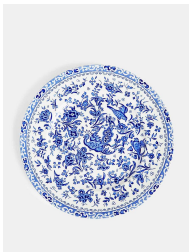

SOHO HOME

Burleigh Blue Regal Peacock, Dinner Plate, Set Of Four

£72 Regular

£61 SOHO HOME+

Product details

Burleigh's aptly named Regal Peacock range was a hit with Queen Mary when it first launched in 1913, and has been one of the iconic British pottery firm's bestsellers ever since. The pattern features striking oriental bird motifs in rich blue shades on a white background. Mix and match as we do at The Allis in White City House with Burleigh's Blue Arden, Blue Asiatic Pheasants and Pale Blue Felicity china.

- Set of four earthenware dinner plates with gently scalloped edge
- Made by British pottery firm Burleigh
- Decorated with Burleigh's pale blue Felicity pattern
- Used in The Allis restaurant at White City House