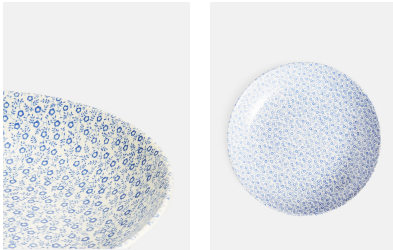

## Burleigh Pale Blue Felicity Pasta Bowl, Set Of Four

£72 Regular

£61 SOHO HOME+

### Product details

Burleigh's 'Felicity' is a delicate elderflower pattern originating in the 1930s. You'll see a black and white version that is exclusive to Soho House in many of our Houses, but we use the pale blue mixed with three other classic Burleigh patterns at The Allis at White City House.

- Set of four earthenware pasta bowls with gently scalloped edge
- Made by British pottery firm Burleigh
- Decorated with Burleigh's pale blue Felicity pattern
- Used in The Allis restaurant at White City House

### Dimensions

Height :18 cm

Width :92 cm

Depth :92 cm