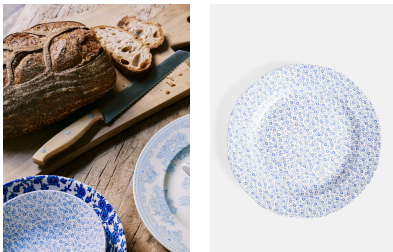

## Burleigh Pale Blue Felicity Plate 21.5cm, Set Of Four

£64 Regular

£54 SOHO HOME+

### Product details

Burleigh's 'Felicity' is a delicate elderflower pattern originating in the 1930s. You'll see a black and white version that is exclusive to Soho House in many of our Houses, but we use the pale blue mixed with three other classic Burleigh patterns at Little House Mayfair.

- Set of four earthenware side plates with gently scalloped edge
- Made by British pottery firm Burleigh
- Decorated with Burleigh's pale blue Felicity pattern
- Inspired by Little House Mayfair