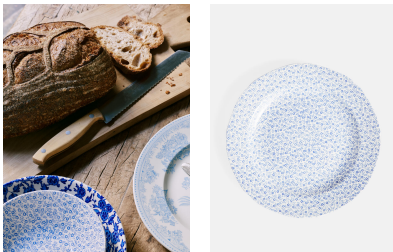

## Burleigh Pale Blue Felicity Dinner Plate, Set Of Four

£38 Regular

£30 SOHO HOME+

### Product details

Burleigh's 'Felicity' is a delicate elderflower pattern originating in the 1930s. You'll see a black and white version that is exclusive to Soho House in many of our Houses, but we use the pale blue mixed with three other classic Burleigh patterns at Little House Mayfair.

- Set of four earthenware dinner plates with gently scalloped edge
- Made by British pottery firm Burleigh
- Decorated with Burleigh's pale blue Felicity pattern
- Inspired by Little House Mayfair