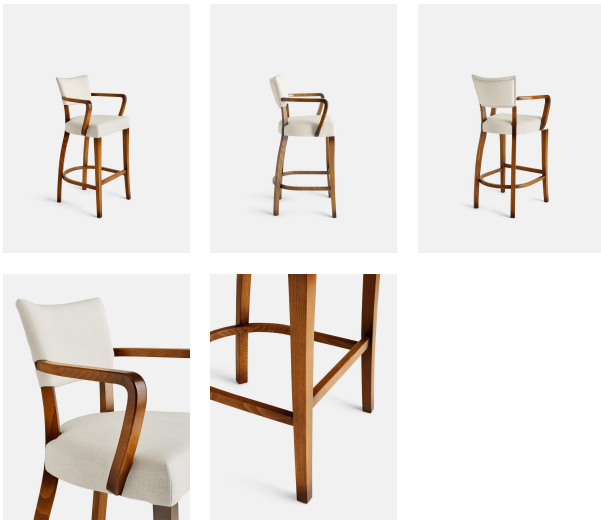

Molina Barstool, Linen, Natural, Us

£850 Regular

£723 Membership

Available in

Product details

This barstool is inspired by our Molina dining chairs, which can be seen in many of the Houses, including High Road House and Soho House Berlin, as well as a vintage version in Kettner's Studio. Our barstool nods to all the classic features, including a beech frame, 100% slubby linen seat and curved, yet slightly angled, wooden arms. Upholstered slubby linen barstool 100% slubby linen cover Beech frame Curved wooden arms Available in Velvet Inspired by the vintage dining chairs at Kettner's Studio

Dimensions

H108 x W60 x D53cm / H42.5 x W23.6 x D20.9"

Weight

9.3kg / 20.5lbs

Details

Arm height: 36.6"

Assembly required: No

Care instructions: Dust often using a clean, soft, dry and lint-free cloth. Blot

Composition: 100% Linen

Fabric: Linen

Feet: Beech

Frame: Beech Wood

Material: Beech

Removable cushions: No

Removable legs: No

Seat depth: 18.1"