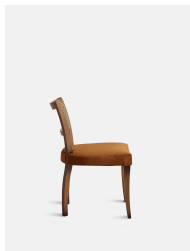

Pair Of Molina Dining Chairs, Cane Back, Velvet, Mustard, Us

£835

Regular

£668

Membership

Available in

Linen Natural

Velvet Mustard

Velvet Grey Blue

Product details

A House hero, you'll find our upholstered Molina dining chairs in many of our Houses, including High Road House and Soho House Berlin, as well as a vintage version in Kettner's Studio. This set is crafted in Italy with a cane back and velvet seat - a standout option for long lunches in the dining room.

- Dining chairs with cane back
- Hardwood beech frame
- Curved wooden arms
- Velvet seat
- Inspired by the vintage dining chairs at Kettner's Studio

Dimensions

Product dimensions: H78 x W51.5 x D57.5cm / H31 x W20.3 x D22.5"

Product weight: 8.1kg / 17.9lbs