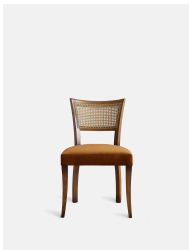

Pair Of Molina Dining Chairs, Cane Back, Velvet, Mustard, Us

£835

Regular

£668

Membership

Available in

Linen Natural

Velvet Mustard

Velvet Grey Blue

Product details

A House hero, you'll find our upholstered Molina dining chairs in many of our Houses, including High Road House and Soho House Berlin, as well as a vintage version in Kettner's Studio. This set is crafted in Italy with a cane back and velvet seat - a standout option for long lunches in the dining room.

- Dining chairs with cane back
- Hardwood beech frame
- Curved wooden arms
- Velvet seat
- Inspired by the vintage dining chairs at Kettner's Studio

Dimensions

Product dimensions: H78 x W51.5 x D57.5cm / H31 x W20.3 x D22.5"

Product weight: 8.1kg / 17.9lbs