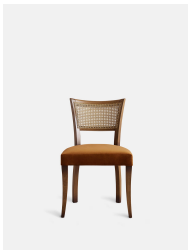

Pair Of Molina Dining Chairs, Cane Back, Velvet, Mustard, Us

£1,195

Regular

£1,016

Membership

Available in

Linen Natural

Velvet Mustard

Velvet Grey Blue

Product details

A House hero, you'll find our upholstered Molina dining chairs in many of our Houses, including High Road House and Soho House Berlin, as well as a vintage version in Kettner's Studio. This set is crafted in Italy with a cane back and velvet seat - a standout option for long lunches in the dining room.

- Dining chairs with cane back
- Hardwood beech frame
- Curved wooden arms
- Velvet seat
- Inspired by the vintage dining chairs at Kettner's Studio

Dimensions

Product dimensions: H78 x W51.5 x D57.5cm / H31 x W20.3 x D22.5"

Product weight: 8.1kg / 17.9lbs