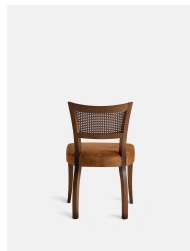

Pair Of Molina Dining Chairs, Cane Back, Velvet, Mustard, Us

£1,195

Regular

£1,016

Membership

Available in

Linen Natural

Velvet Mustard

Velvet Grey Blue

Product details

A House hero, you'll find our upholstered Molina dining chairs in many of our Houses, including High Road House and Soho House Berlin, as well as a vintage version in Kettner's Studio. This set is crafted in Italy with a cane back and velvet seat - a standout option for long lunches in the dining room.

- Dining chairs with cane back
- Hardwood beech frame
- Curved wooden arms
- Velvet seat
- Inspired by the vintage dining chairs at Kettner's Studio

Dimensions

Product dimensions: H78 x W51.5 x D57.5cm / H31 x W20.3 x D22.5"

Product weight: 8.1kg / 17.9lbs