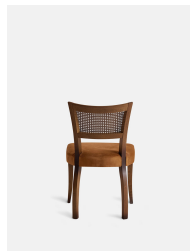

Pair Of Molina Dining Chairs, Cane Back, Velvet, Mustard, Us

£835

Regular

£668

Membership

Available in

Linen Natural

Velvet Mustard

Velvet Grey Blue

Product details

A House hero, you'll find our upholstered Molina dining chairs in many of our Houses, including High Road House and Soho House Berlin, as well as a vintage version in Kettner's Studio. This set is crafted in Italy with a cane back and velvet seat - a standout option for long lunches in the dining room.

- Dining chairs with cane back
- Hardwood beech frame
- Curved wooden arms
- Velvet seat
- Inspired by the vintage dining chairs at Kettner's Studio

Dimensions

Product dimensions: H78 x W51.5 x D57.5cm / H31 x W20.3 x D22.5"

Product weight: 8.1kg / 17.9lbs