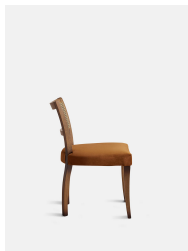

Pair Of Molina Dining Chairs, Cane Back, Velvet, Mustard, Us

£1,195

Regular

£1,016

Membership

Available in

Linen Natural

Velvet Mustard

Velvet Grey Blue

Product details

A House hero, you'll find our upholstered Molina dining chairs in many of our Houses, including High Road House and Soho House Berlin, as well as a vintage version in Kettner's Studio. This set is crafted in Italy with a cane back and velvet seat - a standout option for long lunches in the dining room.

- Dining chairs with cane back
- Hardwood beech frame
- Curved wooden arms
- Velvet seat
- Inspired by the vintage dining chairs at Kettner's Studio

Dimensions

Product dimensions: H78 x W51.5 x D57.5cm / H31 x W20.3 x D22.5"

Product weight: 8.1kg / 17.9lbs