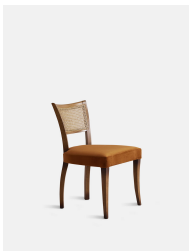

Pair Of Molina Dining Chairs, Cane Back, Velvet, Mustard, Us

£835

Regular

£668

Membership

Available in

Linen Natural

Velvet Mustard

Velvet Grey Blue

Product details

A House hero, you'll find our upholstered Molina dining chairs in many of our Houses, including High Road House and Soho House Berlin, as well as a vintage version in Kettner's Studio. This set is crafted in Italy with a cane back and velvet seat - a standout option for long lunches in the dining room.

- Dining chairs with cane back
- Hardwood beech frame
- Curved wooden arms
- Velvet seat
- Inspired by the vintage dining chairs at Kettner's Studio

Dimensions

Product dimensions: H78 x W51.5 x D57.5cm / H31 x W20.3 x D22.5"

Product weight: 8.1kg / 17.9lbs