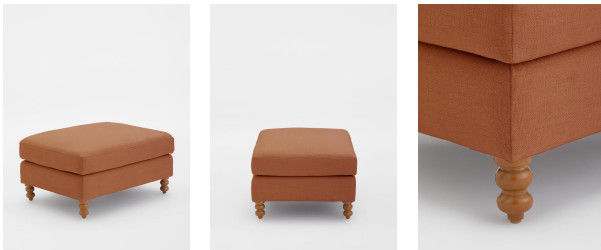

## Ola Rectangle Ottoman Linen, Dahlia

£895 Regular

£761 Membership

### Available in

- |   |  |
|---|--|
|  Linen Antelope  |  Linen Dahlia     |
|  Linen Dark Navy |  Linen Light Grey |
|  Linen Loden     |  Linen Natural    |

### Product details

Our Ola rectangular ottoman is cut from 100% linen with a feather-wrapped foam seat cushion and solid bobbin legs. Pair with the linen Ola loveseat and sofa to bring the classic feel of Babington House into your home.

Ola rectangular linen ottoman 100% linen  
Deep-sit lounge style Feather-wrapped foam cushion  
Solid wood bobbin legs Inspired by Babington House