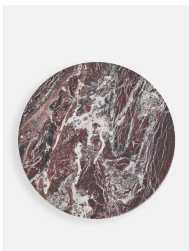

Nelson Side Table, Rosso Levanto Marble, Tall

£1,695

Regular

£1,441

Membership

Product details

Inspired by Soho House Rome, the Nelson side table is constructed from solid, honed Rosso Levanto marble - an Italian stone with deep-red and black tones. The chunky, ridged silhouette adds intrigue to a variety of living spaces, combining unique design and sleek, modern texture.

- Tall Rosso Levanto side table
- Deep red to black with white veining
- Marble sourced from Italy
- Honed finish
- Ridged silhouette
- Each table is unique due to variations in the marble
- Also available in Calacatta Viola marble
- Inspired by Soho House Rome