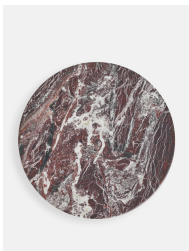

### Product details

Inspired by Soho House Rome, the Nelson side table is constructed from solid, honed Rosso Levanto marble - an Italian stone with deep-red and black tones. The chunky, ridged silhouette adds intrigue to a variety of living spaces, combining unique design and sleek, modern texture.

- Tall Rosso Levanto side table
- Deep red to black with white veining
- Marble sourced from Italy
- Honed finish
- Ridged silhouette
- Each table is unique due to variations in the marble
- Also available in Calacatta Viola marble
- Inspired by Soho House Rome