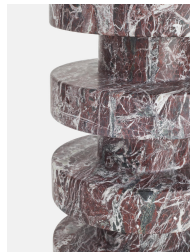

## Nelson Side Table, Rosso Levanto Marble, Tall

£1,695

Regular

£1,441

Membership

### Product details

Inspired by Soho House Rome, the Nelson side table is constructed from solid, honed Rosso Levanto marble - an Italian stone with deep-red and black tones. The chunky, ridged silhouette adds intrigue to a variety of living spaces, combining unique design and sleek, modern texture.

- Tall Rosso Levanto side table
- Deep red to black with white veining
- Marble sourced from Italy
- Honed finish
- Ridged silhouette
- Each table is unique due to variations in the marble
- Also available in Calacatta Viola marble
- Inspired by Soho House Rome