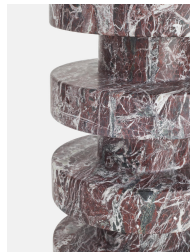

Nelson Side Table, Rosso Levanto Marble, Tall

£1,695

Regular

£1,441

Membership

Product details

Inspired by Soho House Rome, the Nelson side table is constructed from solid, honed Rosso Levanto marble - an Italian stone with deep-red and black tones. The chunky, ridged silhouette adds intrigue to a variety of living spaces, combining unique design and sleek, modern texture.

- Tall Rosso Levanto side table
- Deep red to black with white veining
- Marble sourced from Italy
- Honed finish
- Ridged silhouette
- Each table is unique due to variations in the marble
- Also available in Calacatta Viola marble
- Inspired by Soho House Rome