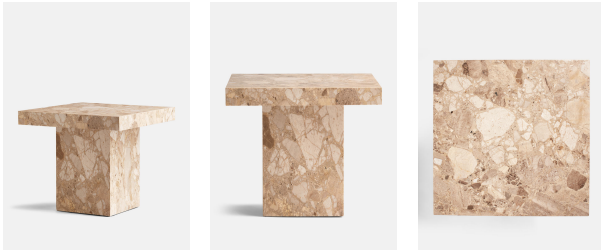

Phoenix Table, Kunis Brescia Marble, Tall

£1,795 Regular

£1,526 Membership

Product details

Referencing the marble textures seen throughout Shoreditch House, the tall Phoenix table is constructed from Kunis Brescia marble - a cream-toned Greek marble with irregular grey and mocha spots. Sharp edges and a low, rectangular profile create definition. Nest together with the small Phoenix table to make your living space flow.

- Honed marble table
- Kunis Brescia marble sourced from Greece
- Cream tone with grey and brown irregular spots
- Each table is unique due to variation in the marble
- Rectangular top
- Tall profile
- Can be nested with the small Phoenix table
- Available in Dark Emperador marble
- Inspired by Shoreditch House

Dimensions

Product dimensions: H45 x W50 x D50cm / H17.7 x W19.7 x D19.7"

Product weight: 135kg / 297.6lbs

Number of boxes: 2

* Box 1 : H62 x W38 x D38cm / H24.4 x W15 x D15"

* Box 2 : H62 x W62 x D18cm / H24.4 x W24.4 x D7.1"

detergents, bleach,

abrasive paper or steel wool.

Clearance: 15"

Feet: Plastic glide

Finish: Honed Marble

Frame: MDF and Aluminium

Hardware: Aluminium plate

Material: Kunis Brescia Marble, MDF and Aluminium