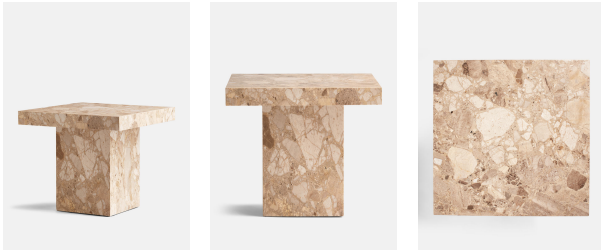

Phoenix Table, Kunis Brescia Marble, Tall

£1,795 Regular

£1,526 Membership

Product details

Referencing the marble textures seen throughout Shoreditch House, the tall Phoenix table is constructed from Kunis Brescia marble - a cream-toned Greek marble with irregular grey and mocha spots. Sharp edges and a low, rectangular profile create definition. Nest together with the small Phoenix table to make your living space flow.

- Honed marble table
- Kunis Brescia marble sourced from Greece
- Cream tone with grey and brown irregular spots
- Each table is unique due to variation in the marble
- Rectangular top
- Tall profile
- Can be nested with the small Phoenix table
- Available in Dark Emperador marble
- Inspired by Shoreditch House

Material: Kunis Brescia Marble, MDF and Aluminium

Removable legs: Yes