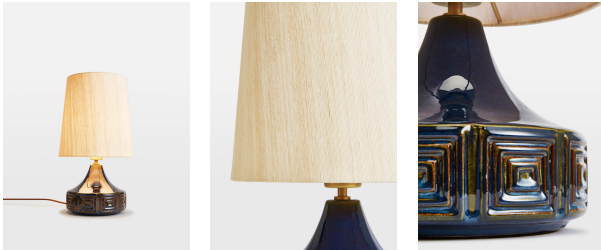

Cecil Table Lamp, Small, Us

£195 Regular

£166 Membership

Product details

The Cecil Table lamp features a ceramic base with embossed geometric squares as a nod to vintage styles. Spotted in White City House, this small lamp is finished with a reactive glaze and a raw silk linen shade, which has been woven from natural, untreated yarns for subtle texture and elegant sheen. Place atop a console table, or keep it bedside to create an ambience for late-night reading.

Vintage style small table lamp Raw silk linen shade woven from untreated yarns Smooth shade with slight sheen Two-tone colour effect base Requires one x E26/ 6W bulb Embossed geometric squares Reactive glazed base Inspired by White City House

Dimensions

H45 x W26 x D26cm / H17.7 x W10.2 x D10.2"

Weight

2.7kg / 6lbs

Details

Material: Ceramic and Silk

Bulb Specification

Bulb(s) Included: No