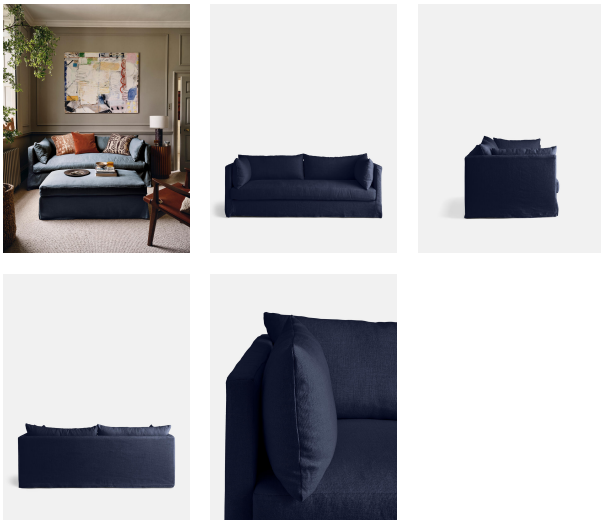

Emille Three Seater Sofa, Linen Dark Navy

£3,495 Regular

£2,971 Membership

Available in

Product details

The Emille sofa is characterised by an enhanced deep seat and loose cushions. Designed with a complete bench seat, the 100% linen three-seater sofa is ideal for everyday lounging and its minimalist form renders it a great option for modern homes. Place it in a living area to reflect the tones of the raw Mediterranean landscape and interiors at Scorpions in Mykonos.

100% linen sofa Three-seater sofa No legs
Complete bench seat Deep seat and loose cushions
Reversible cushions Foam core wrapped in French duck feather Inspired by Scorpions in Mykonos

Dimensions

H74 x W199 x D97cm / H29.3 x W78 x D38"

Weight

91kg / 200.6lbs

Details

Arm height: 26"

Seat depth: 26"

Seat width: 72"

Seat height: 16"

Under seat clearance: 2"