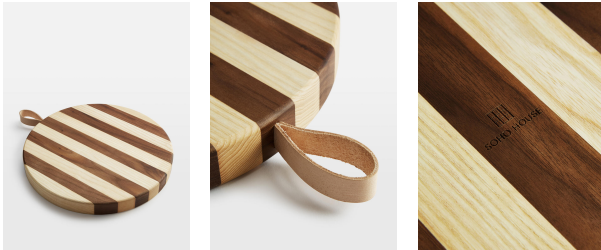

Ember Contrast Circular Chopping Board

£155 Regular

£132 Membership

Product details

The Ember serving board looks to add an eye-catching statement to your dining table. Inspired by the decorative contrast parquet wooden flooring of Soho House 40 Green Street, Italian walnut wood is juxtaposed with a lighter-coloured ash to form its tonal stripe design. Finished with a tan leather handle, this circular chopping board is perfect for display after use prepping or serving your favourite food.

Walnut and ash wooden chopping board
Circular organic shape
Stripe pattern
Leather handle
Handmade in Italy
Inspired by 40 Greek Street

Dimensions

H9.5 x W14 x D10.6cm / H3.7 x W5.5 x D4.2"

Weight

0.348kg / 0.8lbs