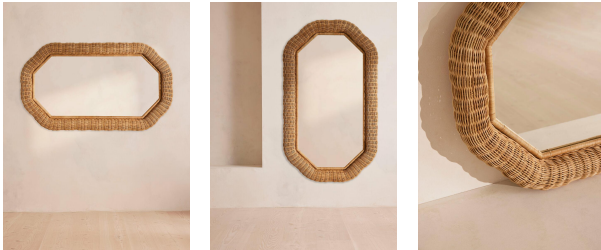

Details

Assembly required: No

Bathroom safe: No

Care instructions: Clean with a soft dry cloth only. Do not use polishing agents, harsh chemicals or abrasive cleaners as they may damage the finish.

Wall fixtures included: No

Wall leaning only: No