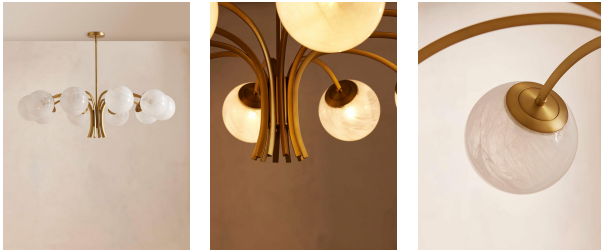

### Product details

Creating an impressive entrance in the hallway or dining room, our Kai chandelier's contemporary silhouette takes inspiration from White City House. Antique brass finish metal is carved into refined angular arms, each bearing a glass globe hand-applied with pigment for a milky swirl. Ideal for a softer lighting scheme in your living space with design-led details as the focal point.

- Contemporary globular chandelier
- Refined arm shape
- Antique brass finish metal carved into angular arms
- 10 glass globes with a milky swirl
- Hand-applied white pigment
- We recommend wiring our ceiling lights with a dimmer control to tailor the light level
- Inspired by White City House