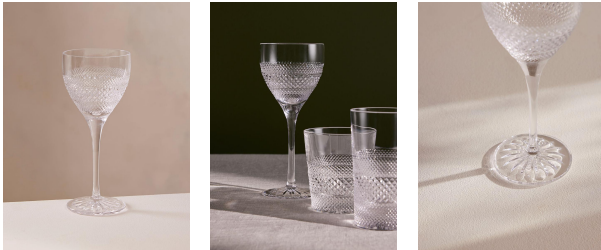

SOHO HOME

Huxley Cut Crystal Red Wine Glass, Set Of Four

\$293 Regular

\$234 Membership

Available in

Red Wine Glass, White Wine Glass

Product details

Our Huxley crystal glassware has been crafted to elevate your drinking experience. The intricate design is inspired by Little House Mayfair as well as classic Regency-era design, with attention spent on every piece by a set of skilled craftspeople in Slovenia. Each glass is cut, polished and finished by hand to achieve brilliant clarity and sparkle, with a satisfying weighty feel. Featured is this set of four red wine glasses to add to your at-home bar.

Dimensions

Product dimensions: H21 x W9 x D9cm / H8 x W4 x D4"

Product weight: 2.5kg / 5.5lbs

Packaged or boxed dimensions: H59 x W40 x D25cm / H23.2 x W15.7 x D10"

Packaged or boxed weight: 2.5kg / 5.5lbs