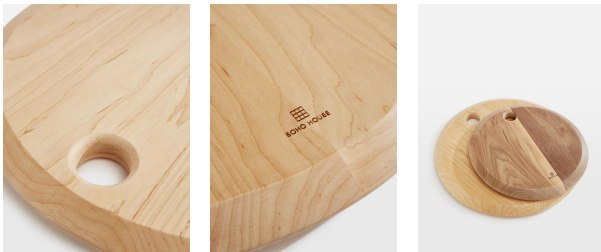

SOHO HOME

Kinkell Maple Wooden Board, Large

£260 Regular

£221 Membership

Product details

This large Kinkell board has been carved from a solid maple wood, with natural variations for a one-of-a-kind piece. Ideal for serving a selection of cheeses, bread and crackers, its organic, round shape reflects the textures and forms seen throughout Soho Roc House, with a hole to hang above the kitchen sideboard once used. Large wooden serving board Solid maple wood Organic, round shape Natural variation for a one-of-a-kind finish Engraved with the Soho House logo Inspired by Soho Roc House

Dimensions

H3 x W45 x D3cm / H1 x W18 x D1"

Weight

3kg / 6.6lbs

Details

Care instructions: Hand wash with running water

Composition: Maple

Dishwasher safe: No