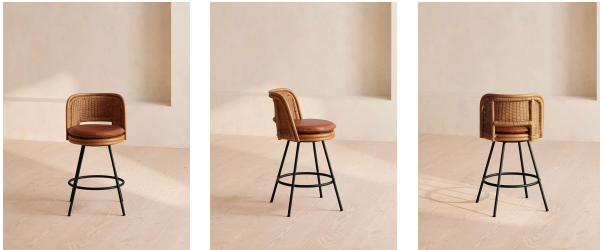

Kaden Counter Stool

£595 Regular

£506 Membership

Product details

Introduce artisanal elements into your home bar, as seen at Soho House Bangkok, with the Kaden bar stool. Mirroring local Thai crafts, a hand-woven natural rattan seat is accented with a black metal frame. The swivel seat allows for socialising from all angles, with a removable leather seat pad.

- Bar stool chair
- Hand-woven natural rattan
- Mid-tone finish
- Black metal frame
- 100% leather removable seat pad
- Swivel seat
- Adjustable foot glides
- Inspired by Soho House Bangkok

Dimensions

Product dimensions: H90 x W49 x D51cm / H35.4 x W19.3 x D20.1"

Composition: 100% Leather

Fabric: Leather

Feet: Plastic glide

Filling: 100% Foam

Finish: Mid-tone Rattan and black powder coat

Frame: Steel

Material: Wicker, Steel and Leather

Removable cushions: Yes

Removable legs: No

Seat height: 23.2"

Under seat clearance: 21.3"

Wood finish: Mid-tone