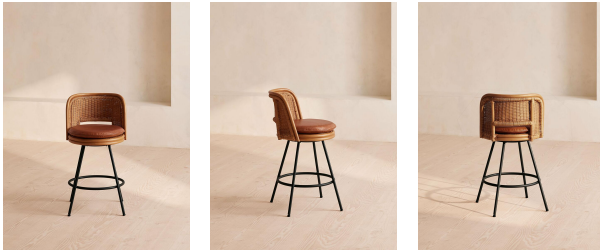

### Product details

Introduce artisanal elements into your home bar, as seen at Soho House Bangkok, with the Kaden bar stool. Mirroring local Thai crafts, a hand-woven natural rattan seat is accented with a black metal frame. The swivel seat allows for socialising from all angles, with a removable leather seat pad.

- Bar stool chair
- Hand-woven natural rattan
- Mid-tone finish
- Black metal frame
- 100% leather removable seat pad
- Swivel seat
- Adjustable foot glides
- Inspired by Soho House Bangkok

### Dimensions

Product dimensions: H90 x W49 x D51cm / H35.4 x W19.3 x D20.1"

Product weight: 7.7kg / 17lbs

Packaged or boxed dimensions: H96 x W58 x D58cm / H37.8 x W22.8 x D22.8"

Packaged or boxed weight: 9kg / 19.8lbs

Frame: Steel

Material: Wicker, Steel and Leather

Removable cushions: Yes

Removable legs: No

Seat height: 23.2"

Under seat clearance: 21.3"

Wood finish: Mid-tone