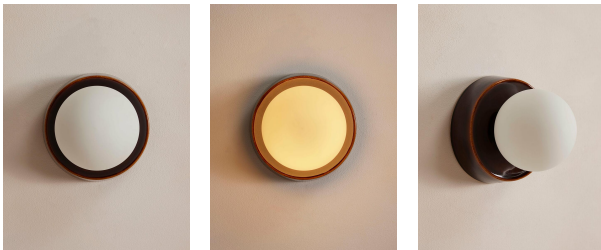

Sophia Wall Light, Brown, Us

£195

Regular

£166

Membership

Product details

Suitable for every space in the home, including the bathroom, our Sophia wall light draws inspiration from Soho House Stockholm. Using opaque glass for a soft and flattering light, its globe design sits on a glazed ceramic base with antique brass detailing. Place either side of a mirror or bedside.

- Globe wall light
- Opaque glass
- Glazed brown ceramic base
- Bathroom safe
- Antique brass detailing
- Recommended bulb: Tala 3W Pluto LED
- We recommend wiring our wall lights with a dimmer control to tailor the light level
- Inspired by Soho House Stockholm

Dimensions

Product dimensions: H21 x W21 x D14cm / H8.3 x W8.3 x D5.5"

Product weight: 1.1kg / 2.4lbs

Packaged or boxed dimensions: H53 x W33 x D33cm / H20.9 x W13 x D13"

Packaged or boxed weight: 3kg / 6.6lbs