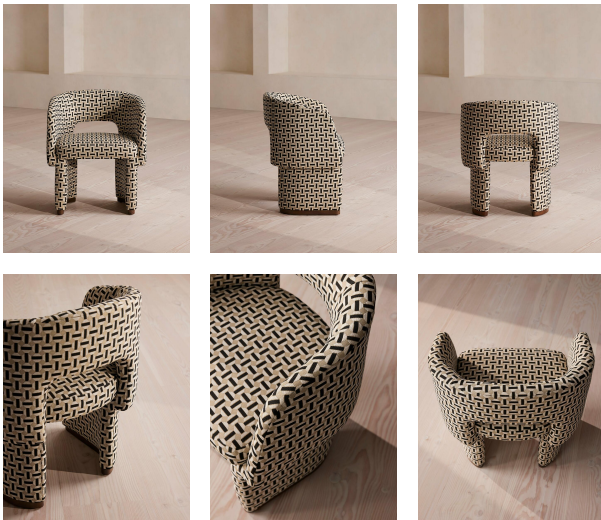

### Product details

We've taken a selection of our House designs and made them suitable for outdoors to bring the inside out. Included is the Morrell dining chair, a classic tub shape, fully upholstered in a bold floral linen to echo the vintage prints seen throughout Soho Farmhouse.

- Extension of our Morrell range
- Classic tub design
- Cut-out back
- Fully upholstered in monochrome geometric
- Engineered outdoor foam padding
- Inspired by Soho Farmhouse

### Dimensions

Product dimensions: H76 x W63 x D54cm / H29.9 x W24.8 x D21.3"

Product weight: 18kg / 39.7lbs

Packaged or boxed dimensions: H78 x W65 x D55cm / H30.7 x W25.6 x D21.7"

Packaged or boxed weight: 23kg / 50.7lbs

Fabric: Pattern

Feet: Iroko

Removable cushions: No

Removable legs: No

Seat depth: 16.9"

Seat height: 17.7"

Seat width: 19.7"

Suitable for outdoor use: Yes