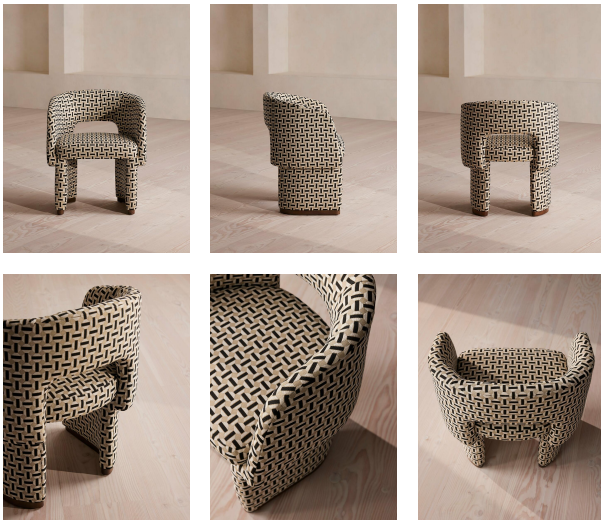

Morrell Outdoor Dining Chair, Geometric, Monochrome, Us

£1,995

Regular

£1,696

Membership

Product details

We've taken a selection of our House designs and made them suitable for outdoors to bring the inside out. Included is the Morrell dining chair, a classic tub shape, fully upholstered in a bold floral linen to echo the vintage prints seen throughout Soho Farmhouse.

- Extension of our Morrell range
- Classic tub design
- Cut-out back
- Fully upholstered in monochrome geometric
- Engineered outdoor foam padding
- Inspired by Soho Farmhouse

Dimensions

Product dimensions: H76 x W63 x D54cm / H29.9 x W24.8 x D21.3"

Product weight: 18kg / 39.7lbs

Packaged or boxed dimensions: H78 x W65 x D55cm / H30.7 x W25.6 x D21.7"

Packaged or boxed weight: 23kg / 50.7lbs

Details

Assembly required: No

Care instructions: Professional upholstery cleaning advised. Cover when not in use.

Composition: Frame: Iroko and Plywood, Filling: R400H, 33/190, 30/80 Foam, Fabric: Elitis Farniente (80% Solution Dyed Polyoeфинic, 20% Solution Dyed Polysester)

Fabric: Pattern

Feet: Iroko

Removable cushions: No