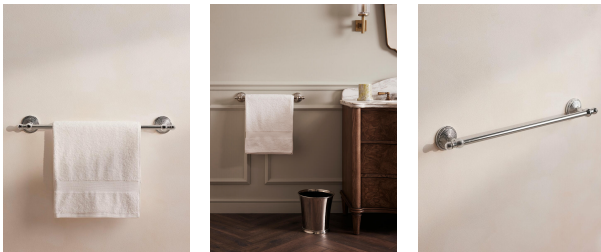

Charlton Nickel Towel Rack, Large

£195 Regular

£166 Membership

Sizes

Large, Medium

Product details

Inspired by the bathrooms at Soho House Paris, our Charlton range is a contemporary twist on vintage hardware. Designed in-house, it's crafted from high-shine nickel with a fluted shape and decorative edge detailing, drawing influences from antique Parisian candleholders. Pair with other pieces from the collection.

- Large towel rack
- High-shine nickel
- Designed in-house
- Fluted shape with decorative edge detailing
- Inspired by Soho House Paris

Dimensions

Product dimensions: H9 x W70 x D8cm / H3.5 x W27.6 x D3.1"

Product weight: 1.49kg / 3.3lbs

Packaged or boxed dimensions: H73 x W26 x D22cm / H28.7 x W10.2 x D8.7"

Packaged or boxed weight: 7.795kg / 17.2lbs

Details

Assembly required: No

Bathroom safe: Yes

Care instructions: Fragile, handle with care. Wipe with a damp cloth