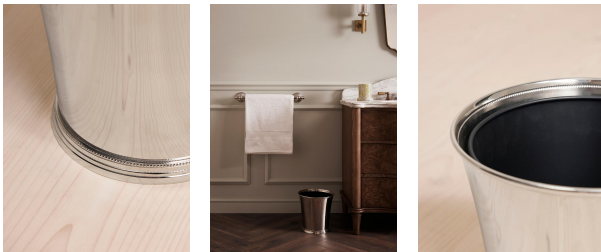

Charlton Nickel Bin

\$385 Regular

\$327 Membership

Product details

Inspired by the bathrooms at Soho House Paris, our Charlton range is a contemporary twist on vintage hardware. Designed in-house, it's crafted from high-shine nickel with a fluted shape and decorative edge detailing, drawing influences from antique Parisian candleholders. Pair with other pieces from the collection.

Dimensions

Product dimensions: H29 x W28.5 x D28.5cm / H11.4 x W11.2 x D11.2"

Product weight: 2.62kg / 5.8lbs

Packaged or boxed dimensions: H69 x W35 x D37cm / H27.2 x W13.8 x D14.6"

Packaged or boxed weight: 8.34kg / 18.4lbs