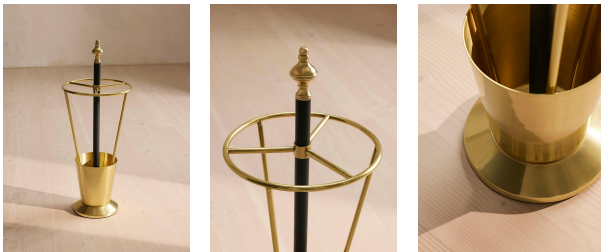

Casis Umbrella Stand

£395 Regular

£336 Membership

Product details

Our Casis umbrella stand is a classic design inspired by the interiors of Dean Street Townhouse. Two-tone brass is contrasted with blackened brass details with a decorative finial, while the solid angular base adds modern elegance to a traditional style.

- Two-tone brass umbrella stand
- Blackened brass details
- Decorative finial
- Solid angular base
- Inspired by Dean Street Townhouse

Dimensions

Product dimensions: H34 x W34 x D87cm / H13.4 x W13.4 x D34.3"

Composition: Brass

Construction: Indoor

Material: Brass

Watertight: Yes