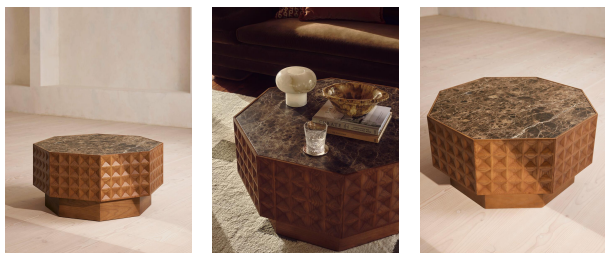

Dante Coffee Table, Dark Emperador Marble

£1,995 Regular

£1,696 Membership

Product details

The Dante coffee table brings together a playful mix of finishes and textures for a striking addition to anchor your living space. Crafted from a mid-tone ash wood, its octagonal shape and rows of indented squares around the base lend a geometric feel, complemented with a Dark Emperador marble top sourced from Spain. Taking design influence from the 1960s-style interiors of White City House, use the table as a focal point within your seating area.

Octagonal coffee table
Mid-tone ash finish
Honed Dark Emperador marble top
Dark emperador marble sourced from Spain
Indented square panelled base
Inspired by White City House

Dimensions

H45 x W87 x D87cm / H17.7 x W34.3 x D34.3"