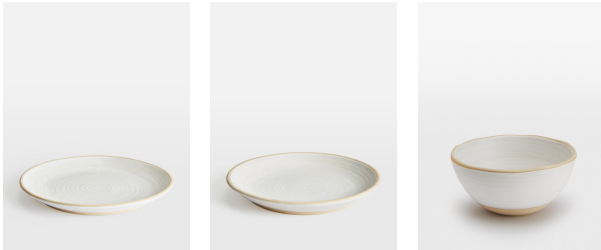

Morley 12 Piece Dinnerware Set, White

£135 Regular

£115 Membership

Product details

Made to complement a variety of dining set-ups, the Morley 12-piece dining set is beautifully handmade and painted by artisans using a speckled clay and matte glaze. The organic shape and exposed elements nod to the earthy and natural styles seen in the Main Barn at Soho Farmhouse. Morley white 12-piece dining set Four dinner plates, four side plates and four cereal bowls Handmade and painted Speckled clay Matte glaze Exposed clay on base Organic rim Available in Grey Inspired by Soho Farmhouse Enjoy 30% off our dinnerware sets for a limited time only. Price shown includes promotion.

Dimensions

H0.6 x W34.7 x D22cm / H0.2 x W13.7 x D8.7"

Weight

1.16kg / 2.6lbs

Details

Includes: Set of four Morley Dinner Plates, four Morley Side Plates and four Morley Cereal Bowls