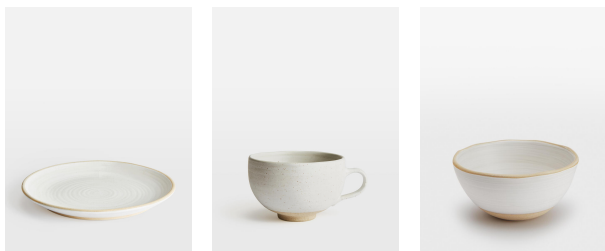

Morley 20 Piece Dinnerware Set, White

£220 Regular

£187 Membership

Product details

Made to complement a variety of dining set-ups, the Morley 20-piece dining set is beautifully handmade and painted by artisans using a speckled clay and matte glaze. The organic shape and exposed elements nod to the earthy and natural styles seen in the Main Barn at Soho Farmhouse. Perfect for everyday family dining, as well as intimate dinner parties with friends.

Morley white 20-piece dining set Four dinner plates, four side plates, four cereal bowls, four pasta bowls, and four mugs Handmade and painted Speckled clay Matte glaze Exposed clay on base Organic rim Available in Grey Inspired by Soho Farmhouse Enjoy 30% off our dinnerware sets for a limited time only. Price shown includes promotion.

Dimensions

H0.6 x W34.7 x D22cm / H0.2 x W13.7 x D8.7"

Weight

1.16kg / 2.6lbs

Details

Includes: Set of four Morley Dinner Plates, four Morley Side Plates, four Morley Cereal Bowls and four Morley Pasta Bowls, and four Morley Mugs