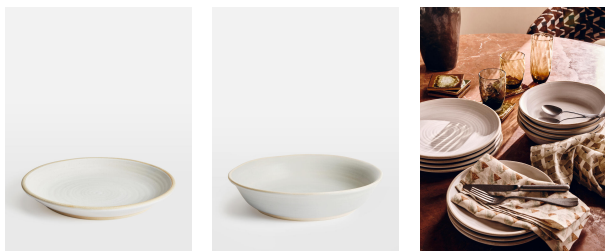

Morley 20 Piece Dinnerware Set, White

£220 Regular

£187 Membership

Product details

Made to complement a variety of dining set-ups, the Morley 20-piece dining set is beautifully handmade and painted by artisans using a speckled clay and matte glaze. The organic shape and exposed elements nod to the earthy and natural styles seen in the Main Barn at Soho Farmhouse. Perfect for everyday family dining, as well as intimate dinner parties with friends.

Morley white 20-piece dining set Four dinner plates, four side plates, four cereal bowls, four pasta bowls, and four mugs Handmade and painted Speckled clay Matte glaze Exposed clay on base Organic rim Available in Grey Inspired by Soho Farmhouse Enjoy 30% off our dinnerware sets for a limited time only. Price shown includes promotion.

Dimensions

H0.6 x W34.7 x D22cm / H0.2 x W13.7 x D8.7"

Weight

1.16kg / 2.6lbs

Details

Includes: Set of four Morley Dinner Plates, four Morley Side Plates, four Morley Cereal Bowls and four Morley Pasta Bowls, and four Morley Mugs