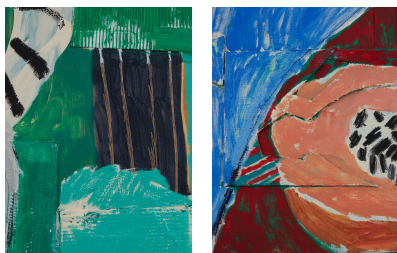

Pot And Papaya On Blue And Green (diptych) By Rosa Roberts

£18,000 Regular

£15,300 Membership

Product details

London-based artist, Rosa Roberts paints either entirely abstract or loosely figurative pieces, each with an autobiographical theme. Working from memory, she places an emphasis on colour and bold mark-making to create unique patterns.

'Pot And Papaya On Blue And Green (Diptych)' by Rosa Roberts Acrylic, oil, oil pastel, cardboard and collage Frame not included Exclusive piece From the M.A.H Gallery collection Includes M.A.H branded certificate of authenticity Due to the size of this piece, we will provide you with a bespoke quote for a dedicated delivery service. Please note, submitting a quote will not hold or guarantee the items in your basket. So, if you wish to purchase anything else, we recommend that you do so in a separate transaction.

Dimensions

H260 x W150 x D3.5cm / H102.4 x W59.1 x D1.4"

Weight

0.0827kg / 0.2lbs

Details

Medium: Acrylic, Oil, Oil pastel, cardboard and collage

Frame: Not included

Each piece will come with an M.A.H branded certificate of authenticity.