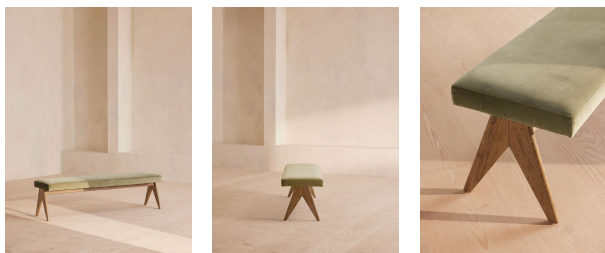

Hayward Bench, Velvet, Lichen, Us

£795 Regular

£676 Membership

Product details

An extension of our Hayward range, this bench can be used in your dining room, or as additional seating in the bedroom at the foot of the bed. Designed with solid oak legs, it features an upholstered cotton velvet cushion for comfort and takes its cues from 180 House.

- Solid oak legs
- Engineered hardwood frame
- Upholstered cotton velvet cushion
- Use in the living room or bedroom
- Inspired by 180 House

Dimensions

Product dimensions: H46 x W160 x D44cm / H18 x W63 x D17"

Care instructions: Professional upholstery cleaning only

Composition: 85% Cotton, 15% Polyester (100% Cotton Pile)

Fabric: Velvet

Feet: Oak

Filling: Foam and fibre

Frame: Oak and Birch

Removable cushions: No

Removable legs: No

Seat depth: 17.3"

Seat height: 18"

Seat width: 63"