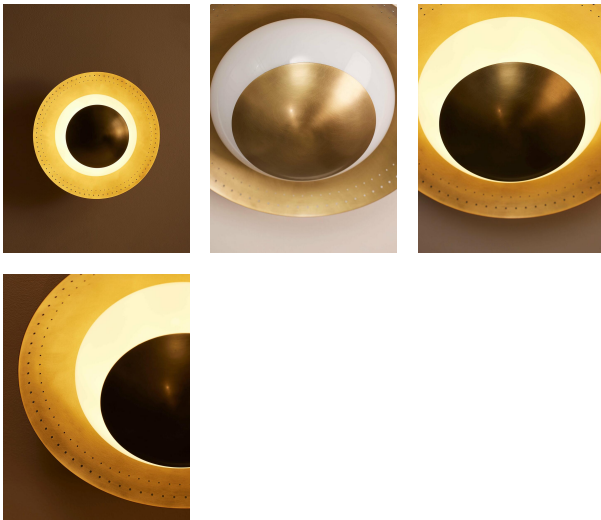

Leon Flush Light, Us

£395

Regular

£336

Membership

Product details

Adding a vintage-inspired feel to your lighting scheme, our Leon flush light sits close to the ceiling in a disc-shaped design. An opal globe light rests between a spun solid brass shade with perforated detail and a brass cap. This allows for a soft and flattering ring of light, ideal in the bathroom, to recreate the lighting of White City House.

- Vintage-inspired flush light
- Bathroom-safe
- Spun solid brass shade
- Perforated detail
- Brass cap
- Milky opal globe light
- Inspired by White City House

Dimensions

Product dimensions: H18 x W40 x D40cm / H7 x W16 x D16"