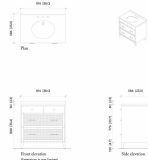

Please note, our delivery service does not include installation. We advise asking a qualified person to install your vanity unit.

Dimensions

H95.9 x W91.4 x D58.4cm / H37.8 x W36 x D23"

Weight

93kg / 205lbs

Details

Assembly required: Yes
Backsplash included?: Yes
Basin overflow?: Yes
Care instructions: To keep your vanity unit in the best condition, we advise the following suggestions. Although our vanity tops are hardwearing, prevent placing sharp objects or excessive heat on the surface as this will cause irreversible damage. Care should also be taken not to drop any heavy objects onto the top as the surface may crack. For general cleaning, use a damp, soapy cloth. We also advise dusting often using a clean, soft, dry and lint-free cloth. All spills, including corrosive liquids and make-up should be wiped off immediately without the use of bleach products, scouring pads or multi-surface cleaners. Avoid leaving water to lie on the surface as our bathroom vanity units are water-resistant but not waterproof.
Clearance: 4.7"
Counter thickness: 1.4"
Drawer dimensions: H20 x W83 x D49cm
Feet: Plastic glide
Finish: Aged Oak, Blackened Brass and honed Marble
Frame: Oak Wood, EU beech Wood and moisture-resistant MDF
Handles: Steel
Material: Oak Wood, Beech Wood, Poplar Wood, moisture-resistant MDF, moisture resistant Plywood, Oak Veneer, Okoume Veneer, Rattan Cane webbing, Carrara Marble, Ceramic sink, Steel and Aluminium
Removable legs: No
Sink dimensions: H19.2 x W54.2 x D44.4cm
Sink included?: Yes
Sink installation: Undermount
Tap hole diameter: 1.4"
Taps included?: No
Type of tap: Mixer tap