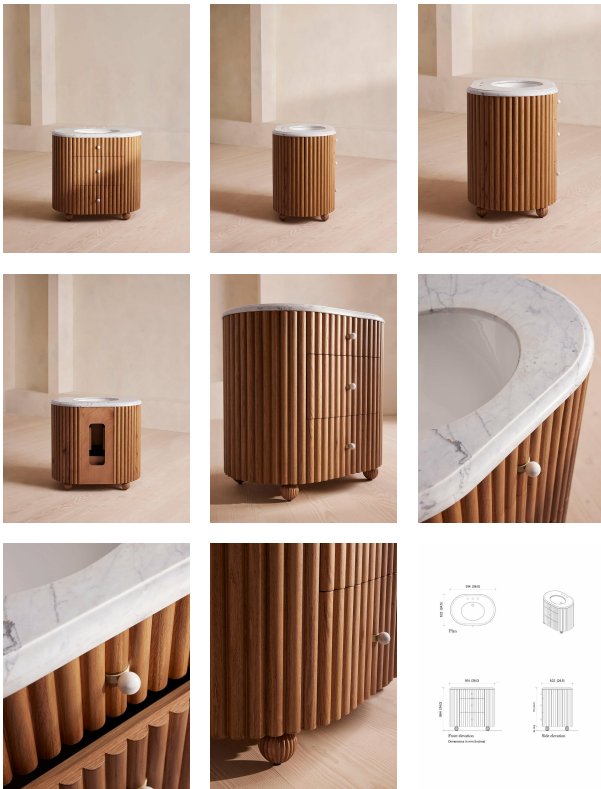

Carlisle Single Vanity, Carrara Marble

£2,995 Regular

£2,546 Membership

Product details

Inspired by Holloway House, our Carlisle single vanity unit adds a touch of refined design to your bathroom. The wraparound style features a polished Carrara marble top sourced from Italy, which is characterised by a white base with subtle grey veining, alongside a ceramic sink. Solid oak ribbed panelling and matching Carrara marble handles bring this design together, complete with solid oak carved feet and two drawers for storage.

- Single vanity unit with a ceramic sink
 - Three tap holes
 - Wraparound shape
 - Polished Carrara marble top sourced from Italy
 - Solid oak ribbed panelling
 - Natural oak finish
 - One faux drawer and two storage drawers
 - Carrara marble and antique brass-finish handles
 - Solid oak carved feet
 - Styled with Lefroy Brooks Janey Mac taps in brushed brass and Portland Stone Skinny Metro tiles by Bert & May
 - Inspired by Soho House Holloway
- Please note, our delivery service does not include installation. We advise asking a qualified person to install your vanity unit.

Dimensions

Product dimensions: H86.4 x W91.4 x D62.2cm / H34 x W36 x D24.5"

Product weight: 104kg / 229.3lbs

Number of boxes: 2

Details

Assembly required: Yes

Backsplash included?: No

Basin overflow?: Yes

Removable legs: No

Sink dimensions: H19.2 x W54.2 x D44.4cm

Sink included?: Yes

Sink installation: Undermount

Tap hole diameter: 1.4"

Taps included?: No

Type of tap: Mixer tap