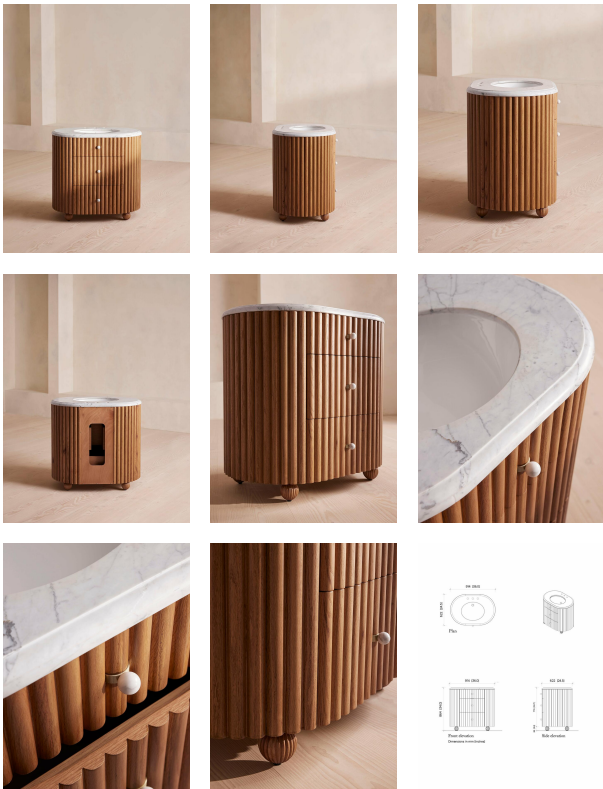

Carlisle Single Vanity, Carrara Marble

£2,995 Regular

£2,546 Membership

Product details

Inspired by Holloway House, our Carlisle single vanity unit adds a touch of refined design to your bathroom. The wraparound style features a polished Carrara marble top sourced from Italy, which is characterised by a white base with subtle grey veining, alongside a ceramic sink. Solid oak ribbed panelling and matching Carrara marble handles bring this design together, complete with solid oak carved feet and two drawers for storage.

- Single vanity unit with a ceramic sink
 - Three tap holes
 - Wraparound shape
 - Polished Carrara marble top sourced from Italy
 - Solid oak ribbed panelling
 - Natural oak finish
 - One faux drawer and two storage drawers
 - Carrara marble and antique brass-finish handles
 - Solid oak carved feet
 - Styled with Lefroy Brooks Janey Mac taps in brushed brass and Portland Stone Skinny Metro tiles by Bert & May
 - Inspired by Soho House Holloway
- Please note, our delivery service does not include installation. We advise asking a qualified person to install your vanity unit.