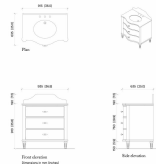

Dimensions

H110.1 x W93.5 x D63.5cm / H43.3 x W36.8 x D25"

Weight

93kg / 205lbs

Details

Assembly required: Yes
Backsplash included?: Yes
Basin overflow?: Yes
Care instructions: To keep your vanity unit in the best condition, we advise the following suggestions. Although our vanity tops are hardwearing, prevent placing sharp objects or excessive heat on the surface as this will cause irreversible damage. Care should also be taken not to drop any heavy objects onto the top as the surface may crack. For general cleaning, use a damp, soapy cloth. We also advise dusting often using a clean, soft, dry and lint-free cloth. All spills, including corrosive liquids and make-up should be wiped off immediately without the use of bleach products, scouring pads or multi-surface cleaners. Avoid leaving water to lie on the surface as our bathroom vanity units are water-resistant but not waterproof.
Clearance: 5.9"
Counter thickness: 1.4"
Drawer dimensions: H15.5 x W73.5 x D45cm
Feet: Plastic glide
Finish: Mid-tone Olive Ash Burl, Antique Brass and honed Marble
Frame: Acacia Wood, Poplar Wood, Ash Wood and moisture-resistant MDF
Handles: Carrara marble and steel
Material: Acacia Wood, Ash Wood, Poplar Wood, moisture-resistant MDF, moisture-resistant Plywood, Oak Veneer, Olive Ash Burl Veneer, Okoume Veneer, Arabescato Corchia Marble, Carrara Marble, Ceramic sink and Steel
Removable legs: No
Sink dimensions: H19.2 x W54.2 x D44.4cm
Sink included?: Yes
Sink installation: Undermount
Tap hole diameter: 1.4"
Taps included?: No
Type of tap: Mixer tap