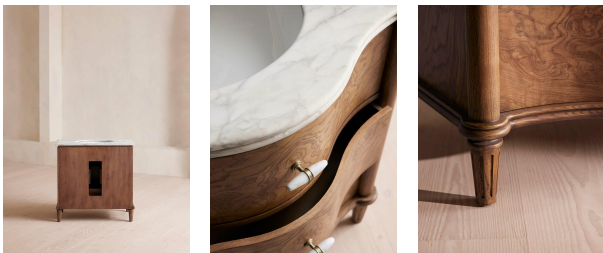

Valerie Single Vanity, Arabescato Marble

£3,995 Regular

£3,396 Membership

Product details

Mirroring the 1940s-inspired glamour of Soho House Paris, our Valerie single vanity unit is ideal for recreating the House's bathroom set-up in your own home. The classic front curved silhouette has been created with a solid ash frame and an olive ash burl finish. Arabescato Corchia marble on the top and backsplash elevates the wood exterior, complemented with Carrara marble handles. Single vanity unit with a ceramic sink Three tap holes Solid ash frame Olive ash burl wood finish Arabescato honed marble top and backsplash One faux drawer and two drawers for storage Honed Carrara marble and antique brass handles Double bullnose marble edge detail Classic front curved silhouette Styled with Lefroy Brooks Classic taps in aged brass' Inspired by Soho House Paris Please note, our delivery service does not include installation. We advise asking a qualified person to install your vanity unit.