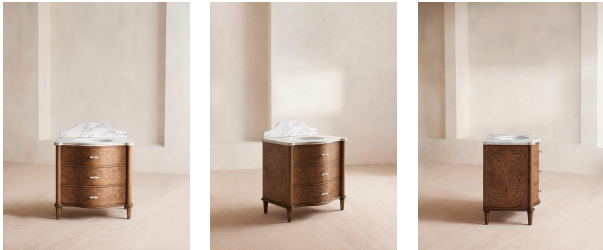

Valerie Single Vanity, Arabescato Marble

£3,995 Regular

£3,396 Membership

Product details

Mirroring the 1940s-inspired glamour of Soho House Paris, our Valerie single vanity unit is ideal for recreating the House's bathroom set-up in your own home. The classic front curved silhouette has been created with a solid ash frame and an olive ash burl finish. Arabescato Corchia marble on the top and backsplash elevates the wood exterior, complemented with Carrara marble handles. Single vanity unit with a ceramic sink Three tap holes Solid ash frame Olive ash burl wood finish Arabescato honed marble top and backsplash One faux drawer and two drawers for storage Honed Carrara marble and antique brass handles Double bullnose marble edge detail Classic front curved silhouette Styled with Lefroy Brooks Classic taps in aged brass' Inspired by Soho House Paris Please note, our delivery service does not include installation. We advise asking a qualified person to install your vanity unit.