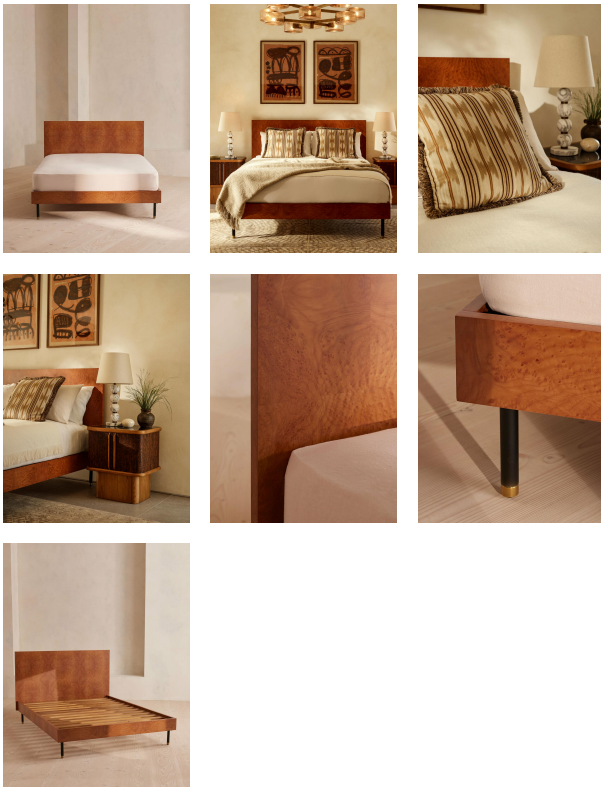

## Russo Bed, Madrone Burl, Queen, Us

£2,795

Regular

£2,376

Membership

### Sizes

Queen, King

### Product details

The clean lines and low profile of our Russo bed makes it ideal for smaller bedrooms. A bookmatched Madrone burl veneer headboard displays the rich detail of this particular wood, while also lending the room a subtle decorative touch. Finished with blackened brass legs and antique brass foot caps, this understated piece takes its design cues from the vintage-inspired interiors of White City House.

- Queen-size bed
- Bookmatched decorative Madrone burl veneer
- Compact design suitable for smaller spaces
- Vintage aesthetic
- Blackened brass legs with antique brass foot caps
- Access for slim storage underneath
- Available in Queen and King
- Pair with our Soho House x Hypnos Exclusive Mattress
- Inspired by White City House