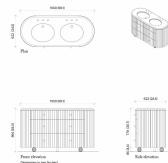

### Product details

Inspired by Holloway House, our Carlisle double vanity unit adds a touch of refined design to your bathroom. The wraparound style features a polished black Marquina marble top sourced from Spain, which is characterised by a black base with white veining and crystallisation, alongside twin ceramic sinks. Dark mid-tone oak ribbed panneling and matching Carrara marble handles bring this design together, complete with solid oak carved feet and ample drawers for storage.

### Dimensions

H86.4 x W150 x D62.2cm / H34 x W59.1 x D24.5"