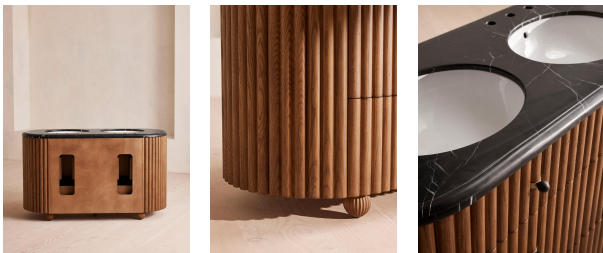

### Product details

Inspired by Holloway House, our Carlisle double vanity unit adds a touch of refined design to your bathroom. The wraparound style features a polished black Marquina marble top sourced from Spain, which is characterised by a black base with white veining and crystallisation, alongside twin ceramic sinks. Dark mid-tone oak ribbed panneling and matching Carrara marble handles bring this design together, complete with solid oak carved feet and ample drawers for storage.

Double vanity unit with twin ceramic sinks Six tap holes Wraparound shape Polished black Marquina marble top sourced from Spain Solid oak ribbed panneling Dark mid-tone oak finish Two faux drawers and four storage drawers Marquina marble and antique brass-finish handles Solid oak carved feet Central support leg Styled with Lefroy Brooks Janey Mac taps in brushed brass and Portland Stone Skinny Metro tiles by Bert & May Inspired by Soho House Holloway Please note, our delivery service does not include installation. We advise asking a qualified person to install your vanity unit.

### Dimensions

H86.4 x W150 x D62.2cm / H34 x W59.1 x D24.5"