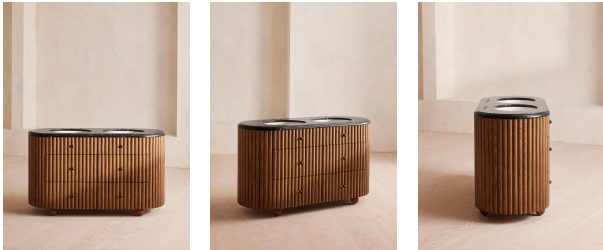

## Carlisle Double Vanity, Black Marquina Marble

£4,995 Regular

£4,246 Membership

### Product details

Inspired by Holloway House, our Carlisle double vanity unit adds a touch of refined design to your bathroom. The wraparound style features a polished black Marquina marble top sourced from Spain, which is characterised by a black base with white veining and crystallisation, alongside twin ceramic sinks. Dark mid-tone oak ribbed panneling and matching Carrara marble handles bring this design together, complete with solid oak carved feet and ample drawers for storage.

Double vanity unit with twin ceramic sinks Six tap holes Wraparound shape Polished black Marquina marble top sourced from Spain Solid oak ribbed panneling Dark mid-tone oak finish Two faux drawers and four storage drawers Marquina marble and antique brass-finish handles Solid oak carved feet Central support leg Styled with Lefroy Brooks Janey Mac taps in brushed brass and Portland Stone Skinny Metro tiles by Bert & May Inspired by Soho House Holloway Please note, our delivery service does not include installation. We advise asking a qualified person to install your vanity unit.

### Dimensions

H86.4 x W150 x D62.2cm / H34 x W59.1 x D24.5"