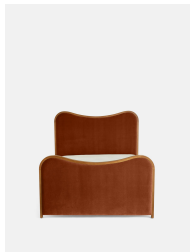

Product details

As seen in Soho House Rome, our Lawrence bed has a show wood oak frame in a warm, mid-tone finish, offset with a curvaceous headboard and footboard. Upholstered in cotton velvet, this style will bring comfort and softness to your surroundings, while reshaping your bedroom space.

- King-size upholstered bed
- Show wood oak frame in mid-tone finish
- Curvaceous headboard and footboard
- Upholstered velvet elements
- Available in other sizes
- Pair with our SH Hypnos King Mattress
- As seen in Soho House Rome

Dimensions

H150 x W227.2 x D207.7cm / H59.1 x W89.4 x D81.8"

Details

Assembly required: Yes

Composition: Frame; Engineered Hardwood, Veneer Oak, Poplar Wood. Feet; Beech. Fabric; 85% Cotton, 15% Polyester.

Fabric: Velvet

Feet: Beech

Filling: Foam

Frame: Engineered hardwood, veneer oak, poplar wood

Headboard height: 23.2"

Material: Engineered hardwood, veneer oak, poplar wood

Removable legs: No

Under bed clearance: 9.8"